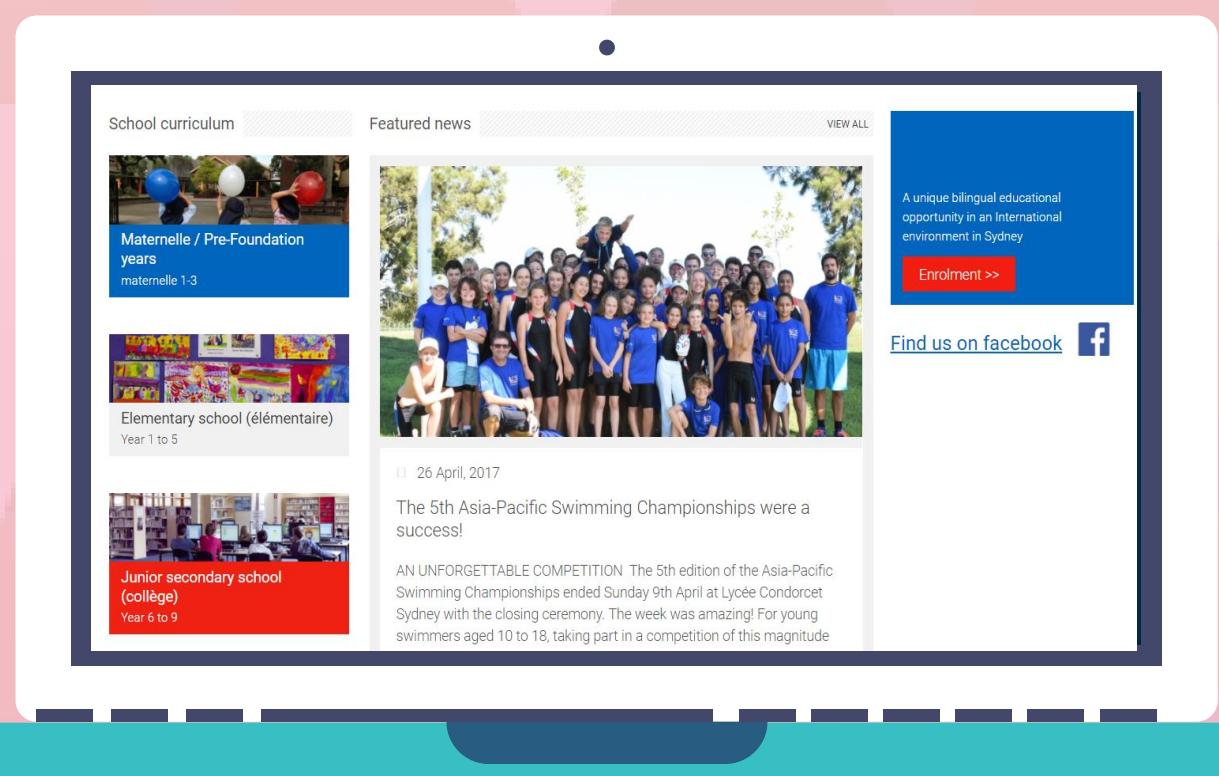

2 Newsletters per month

Facebook
<https://www.facebook.com/LyceecCondorcet/>

Instagram
lycee_condorcet_sydney

LinkedIn
Lycée Condorcet Sydney - International French School

Twitter
CondorcetSydney

Pronote, to access the timetables, results, absences, your child's cahier de texte