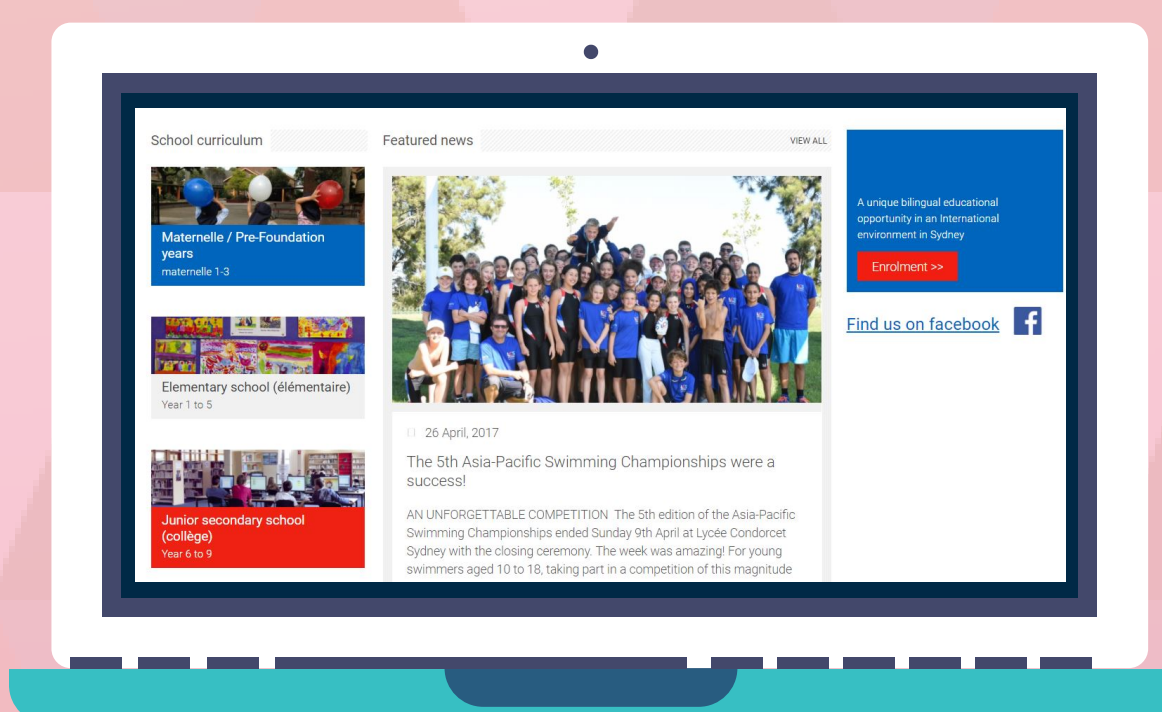

1 Newsletter par semaine le mardi

Facebook

Instagram
[lycee_condorcet_sydney](https://www.instagram.com/lycee_condorcet_sydney)

LinkedIn
Lycée Condorcet Sydney - International French School

Twitter
[CondorcetSydney](https://twitter.com/CondorcetSydney)